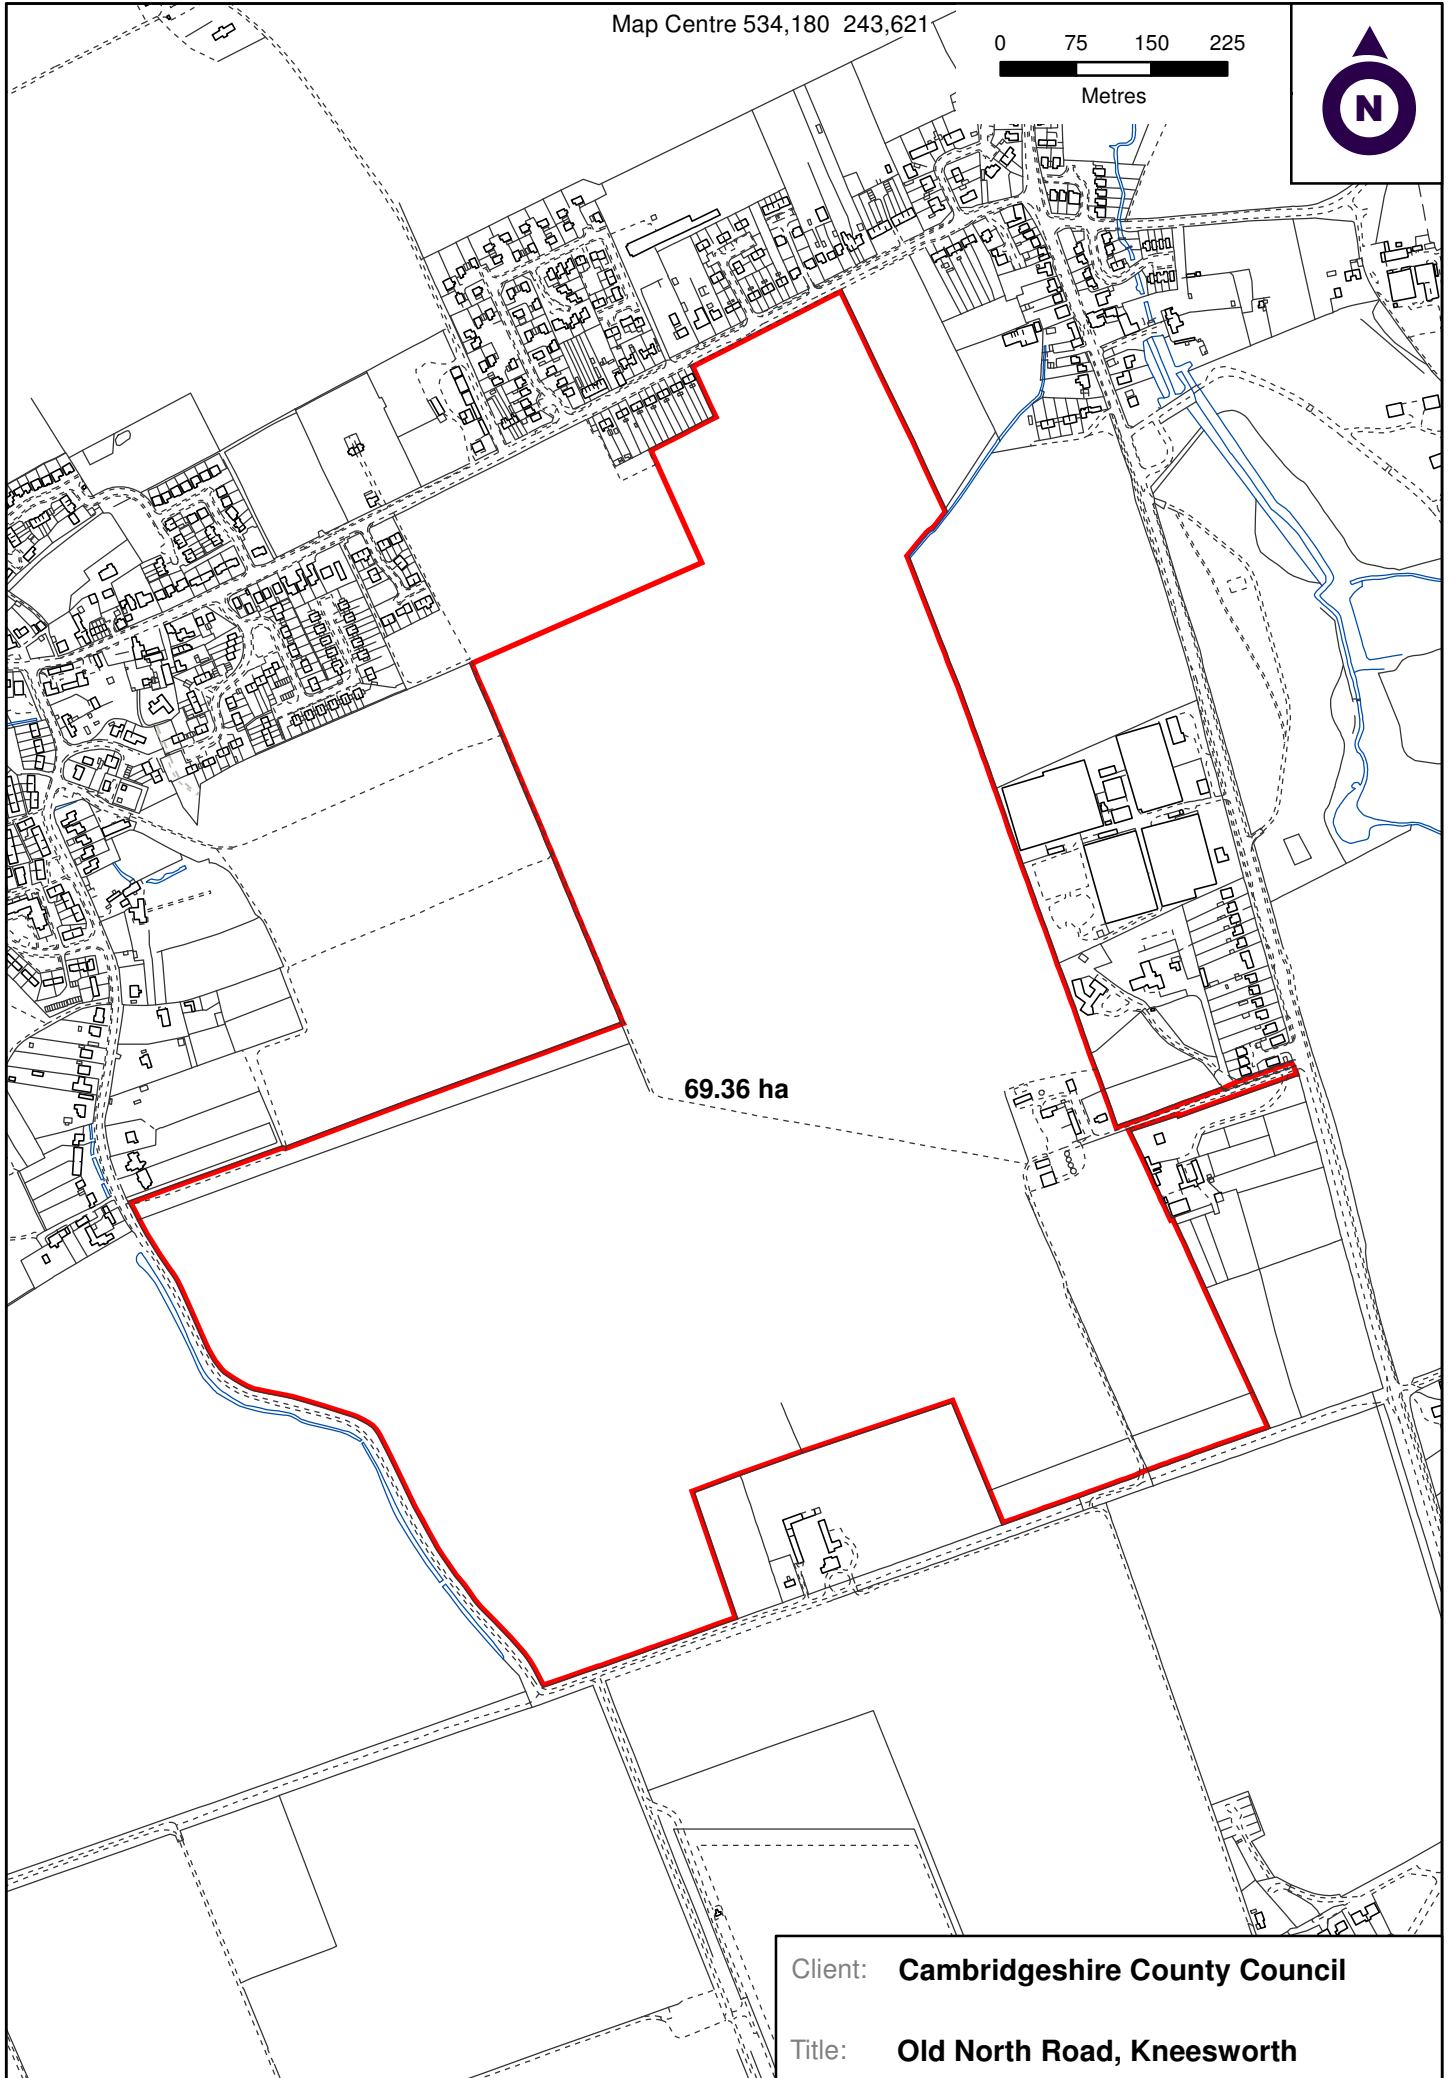

Map Centre 534,180 243,621

0 75 150 225

Metres

69.36 ha

Client: **Cambridgeshire County Council**

Title: **Old North Road, Kneesworth**