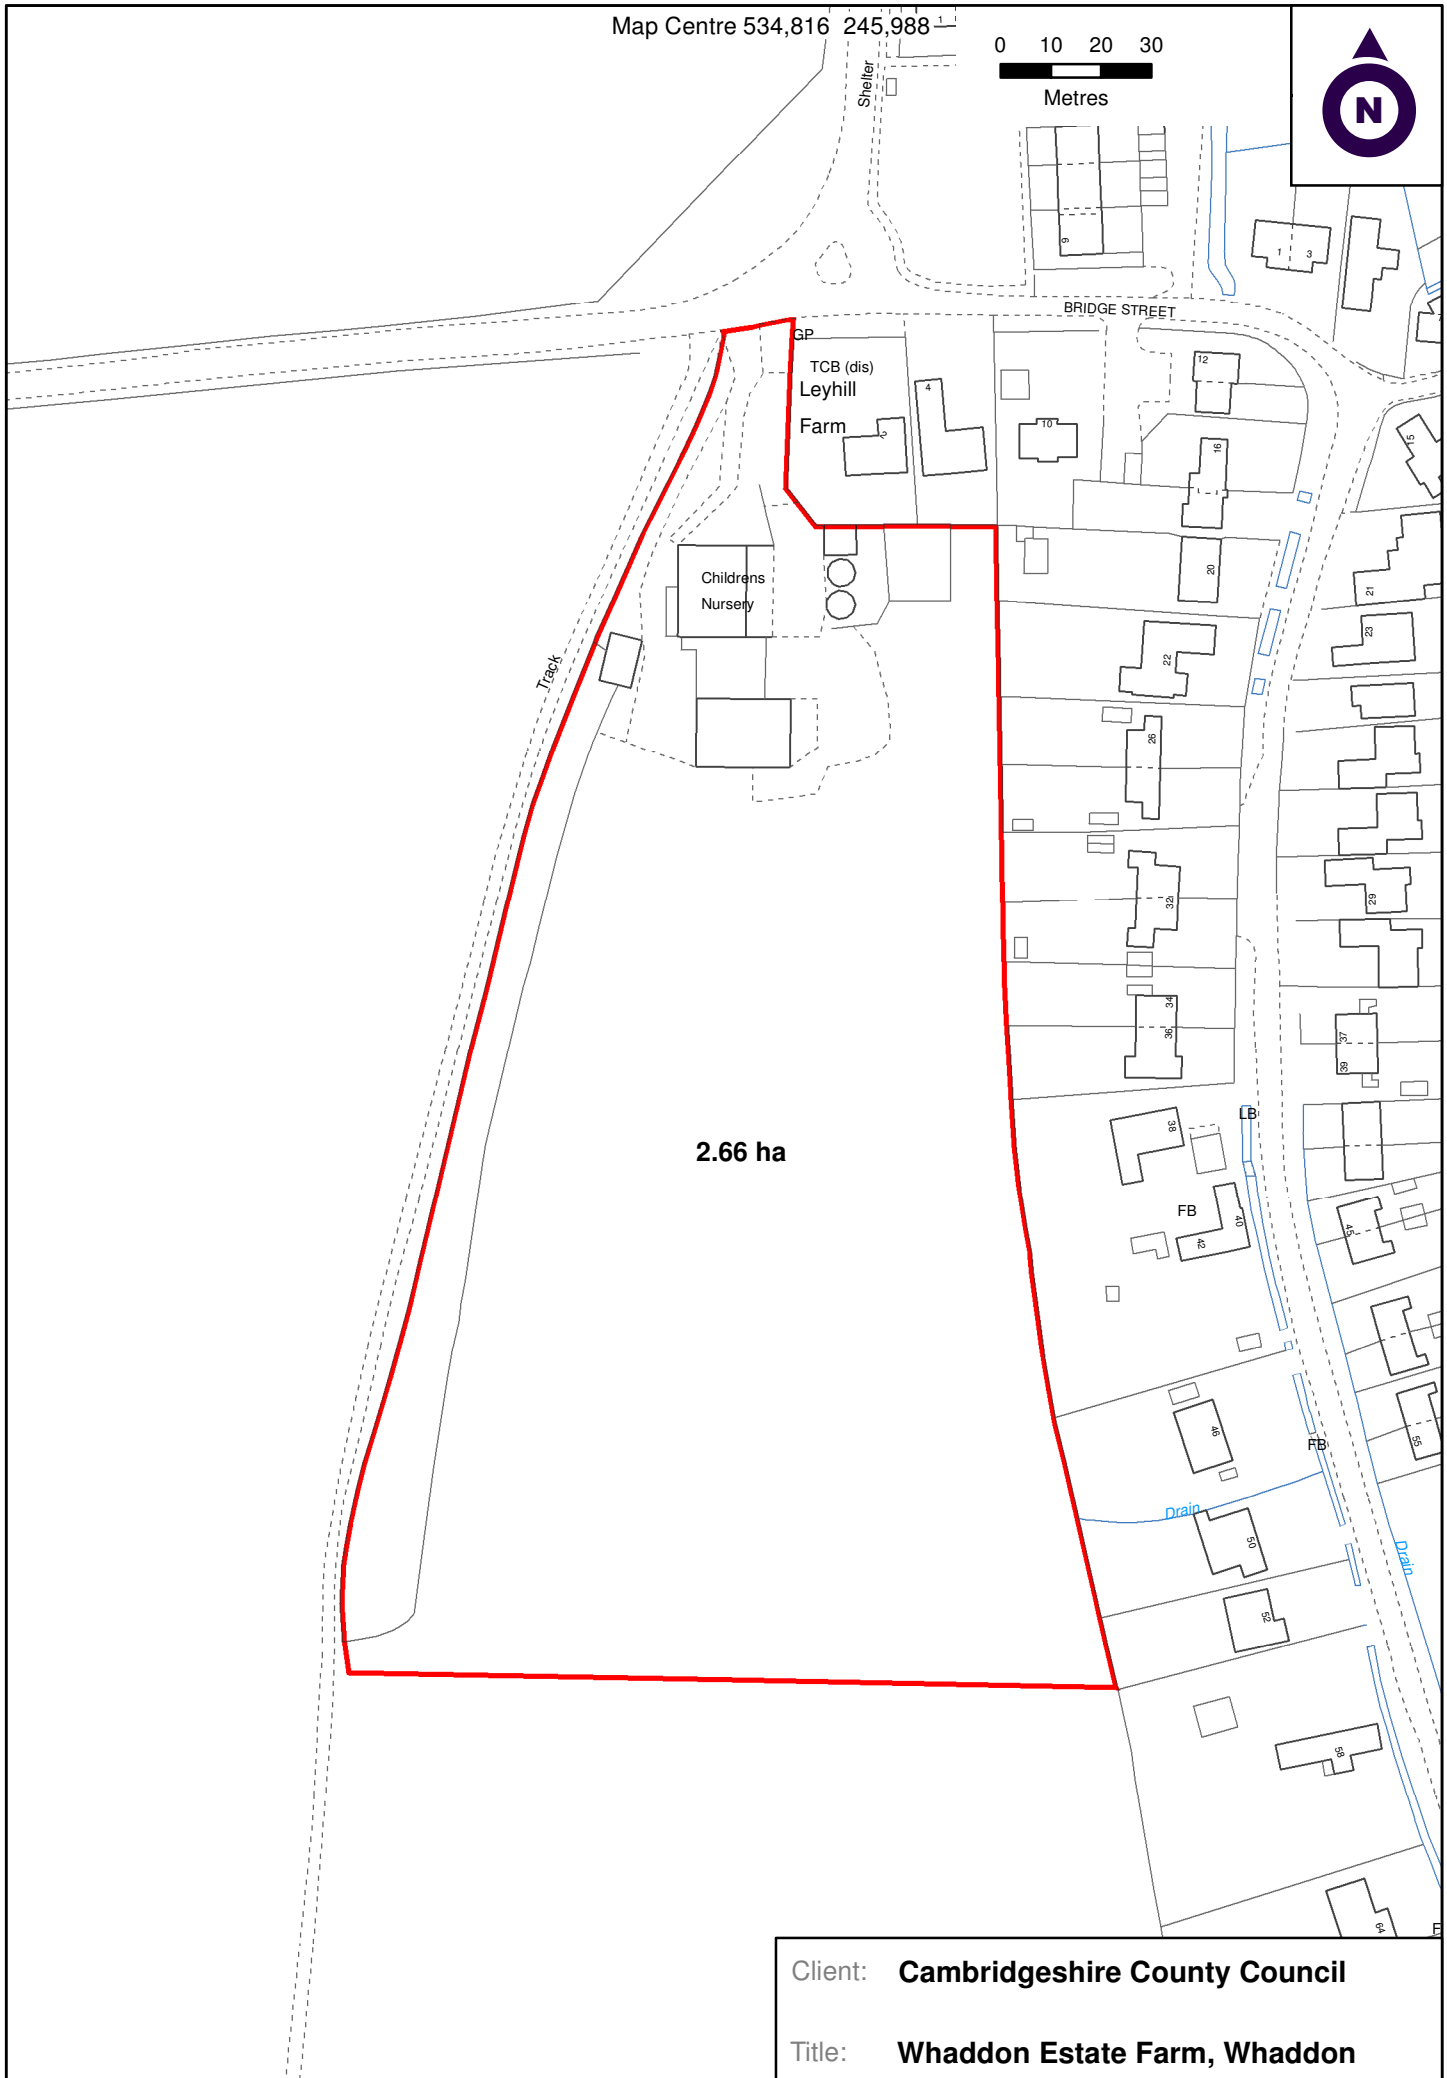

Map Centre 534,816 245,988

0 10 20 30

Metres

Client: **Cambridgeshire County Council**

Title: **Whaddon Estate Farm, Whaddon**