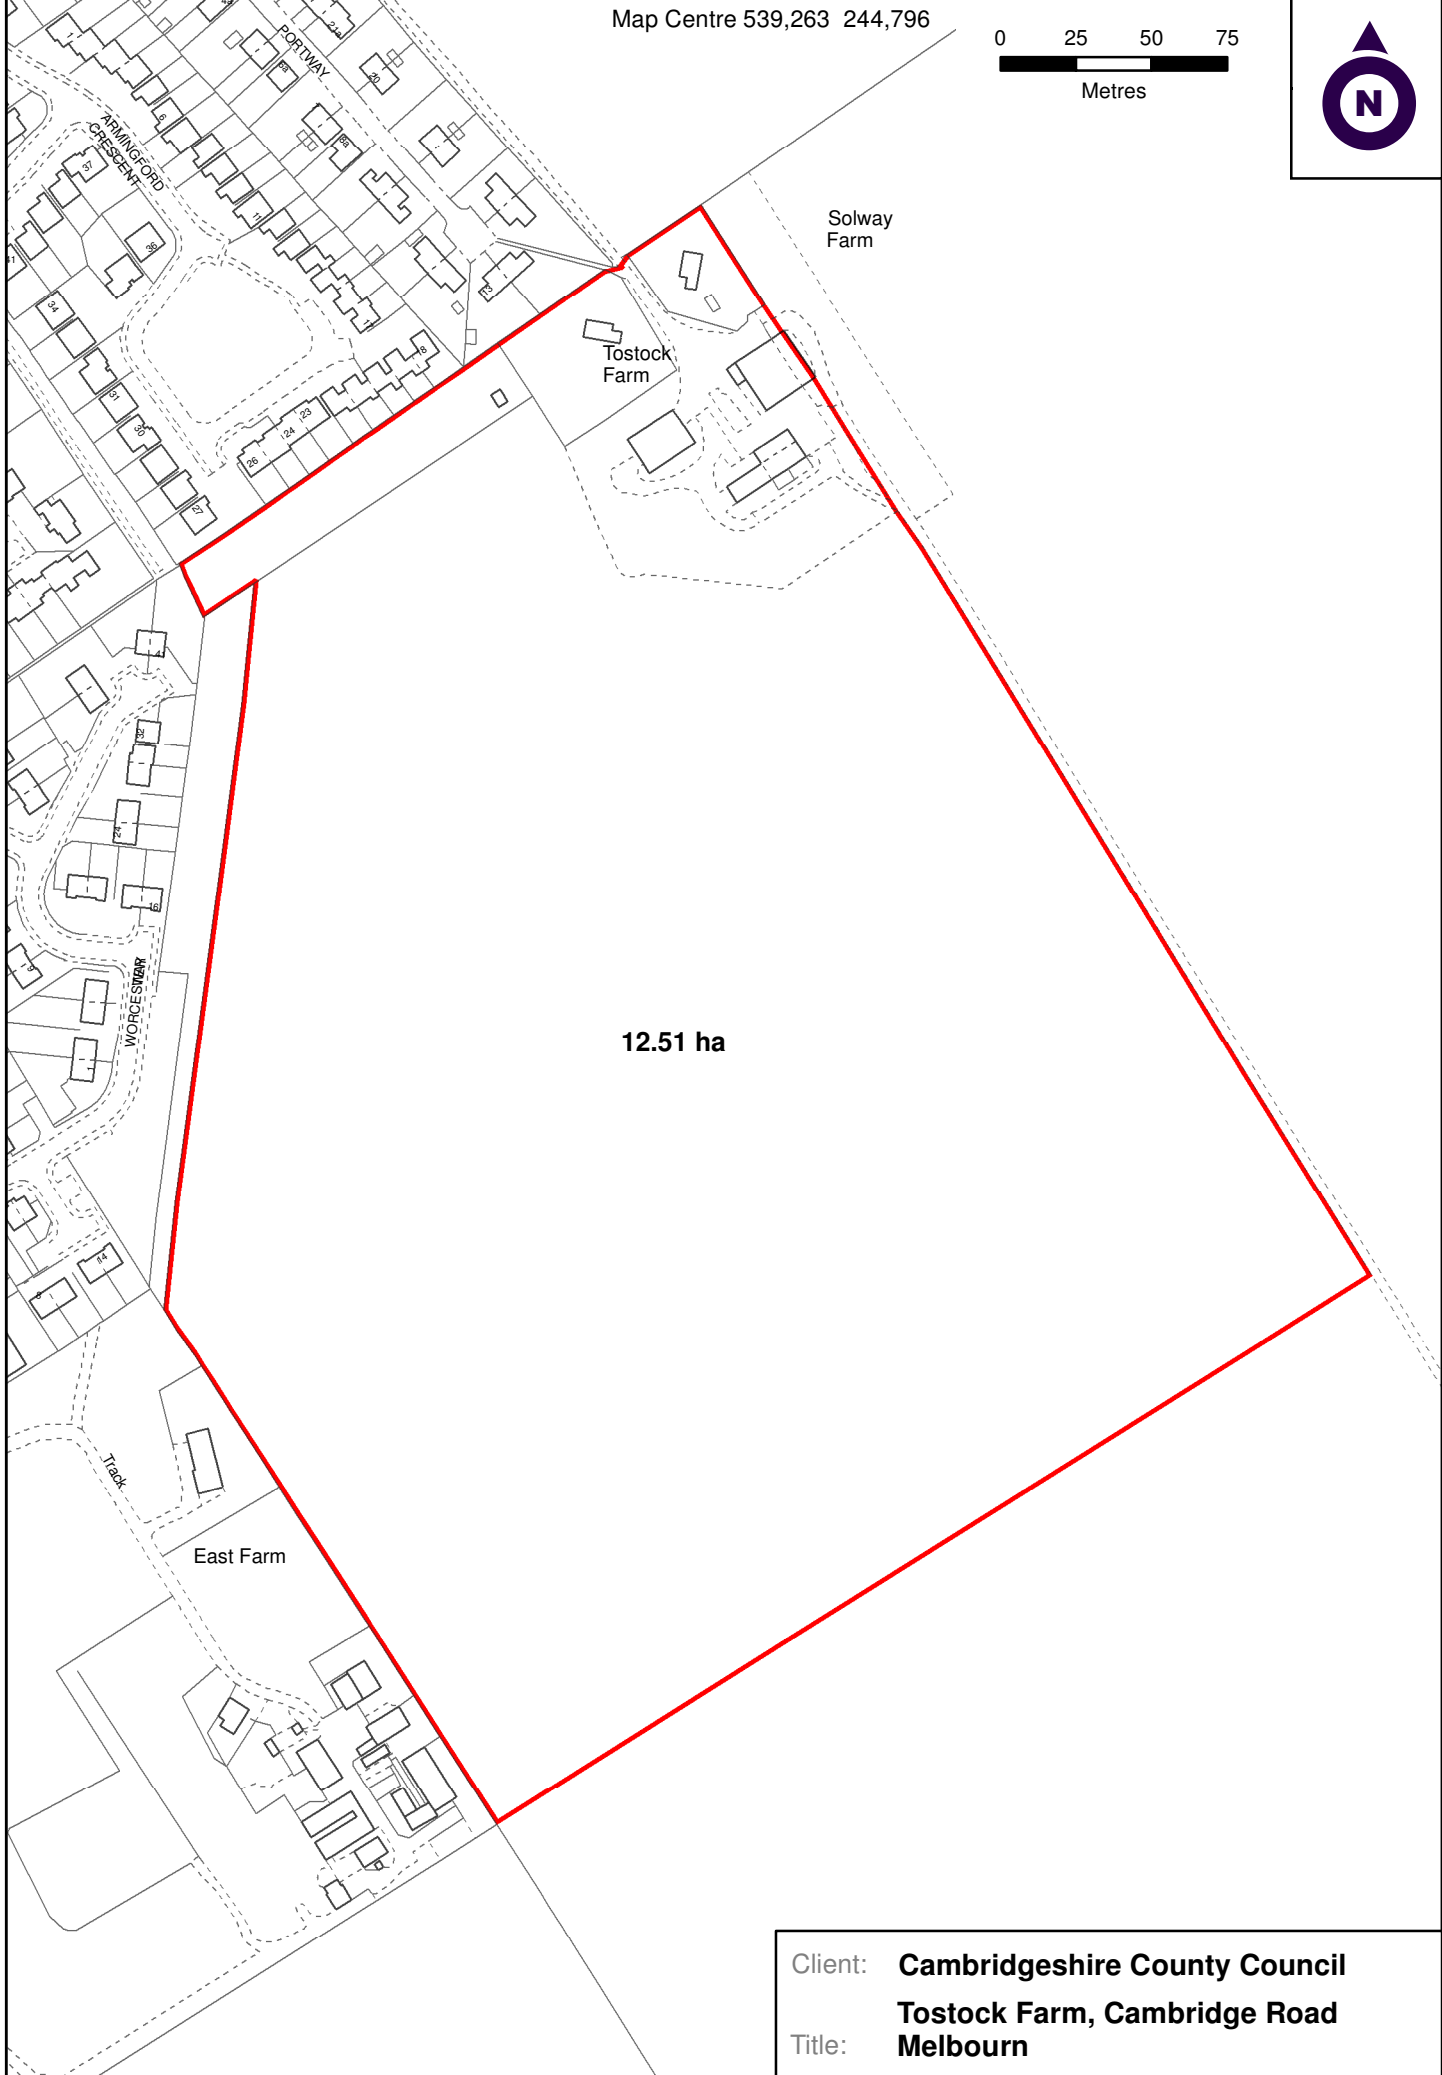

Map Centre 539,263 244,796

Client: **Cambridgeshire County Council**
Title: **Tostock Farm, Cambridge Road
Melbourn**